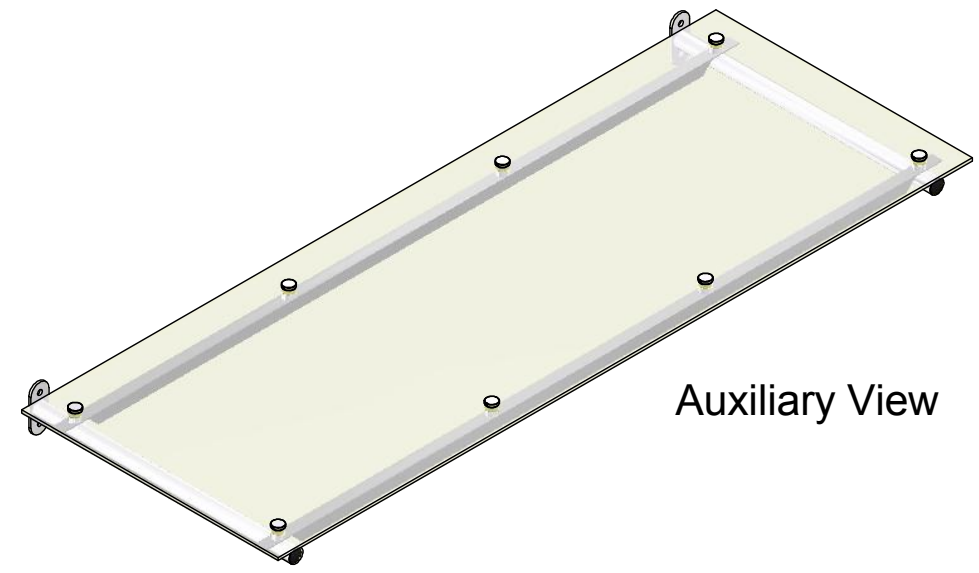

Front Elevation (1 : 10)

View A (1 : 10)

Auxiliary View

Template

A.1	1st Production Issue	14/01/2014	danpriest
A	1st Issue	14/01/2014	danpriest
REV	DESCRIPTION	DATE	AUTHOR

REVISION HISTORY

Description
ClearLight Range
1950 x 750mm Flat Canopy

Designed by
 danpriest
 Scale

Date
 14/01/2014
 Checked
 GP

Manufacture Notes

Approved
 DP

Date
 14/01/2014
 Manuf. App
 DP

Drawing Number
070512
 Sheet
1

Of
1

Revision
A.1