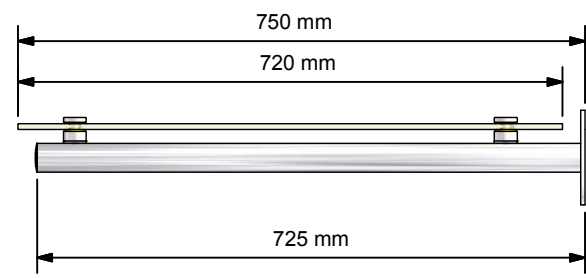

Front Elevation (1 : 10)

View A (1 : 10)

Auxiliary View

Template

A.1	1st Production Issue	14/01/2014	danpriest
A	1st Issue	14/01/2014	danpriest
REV	DESCRIPTION	DATE	AUTHOR

REVISION HISTORY

Description
ClearLight Range
1950 x 750mm Flat Canopy

Designed by
 danpriest
 Scale

Date
 14/01/2014
 Checked
 GP

Manufacture Notes

Approved
 DP

Date
 14/01/2014
 Manuf. App
 DP

Drawing Number
070512
 Sheet
1

Of
1

Revision
A.1