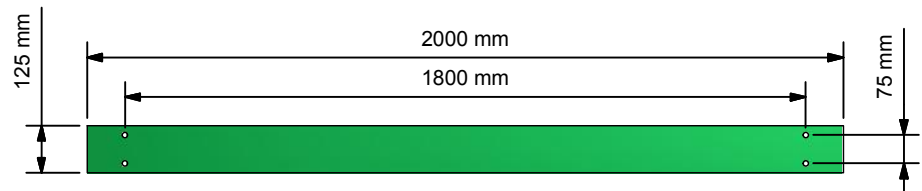

Front Elevation (1 : 10)

View A (1 : 10)

Auxiliary View

Template

A.1	1st Production Issue	14/01/2014	danpriest
A	1st Issue	14/01/2014	danpriest
REV	DESCRIPTION	DATE	AUTHOR

REVISION HISTORY

Description
ClearLight Range
1950 x 750mm Flat Canopy

Designed by
 danpriest
 Scale

Date
 14/01/2014
 Checked
 GP

Manufacture Notes

Approved
 DP

Date
 14/01/2014
 Manuf. App
 DP

Drawing Number
070512
 Sheet
1

Of
1

Revision
A.1