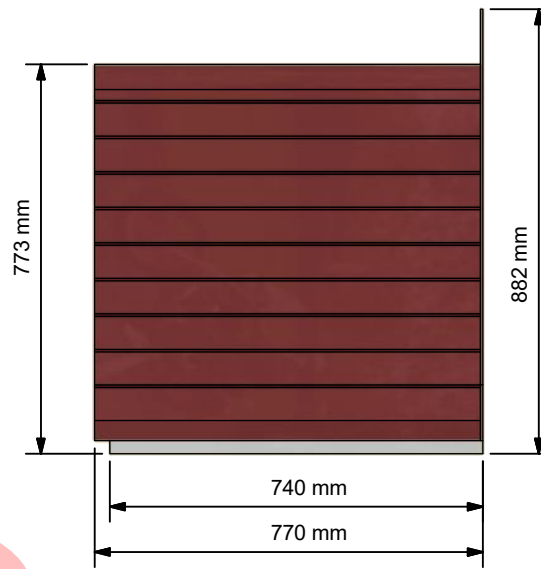

Front Elevation (1:15)

Side View (1:15)

REV	DESCRIPTION	DATE	AUTHOR
A.3	BIM Update	01/08/2018	PO
A.2	Drip Detail Amended	10/10/2016	PO
A.1	1st Production Issue	12/06/2014	PO
A	1st Vault Issue	22/08/2013	PO

REVISION HISTORY

Description
1420 x 770mm Apex Door Canopy

Designed by	Date	Manufacture Notes
PO	24/07/2013	1. 1306 base 2. 3822 Roof
Scale	Checked	
	DP	

Approved	Date	Drawing Number	Revision		
PO	22/08/2013	4301	Of	Revision	
Manuf. App	Manuf. App	Sheet	1	1	A.3
PO	01/08/2018				