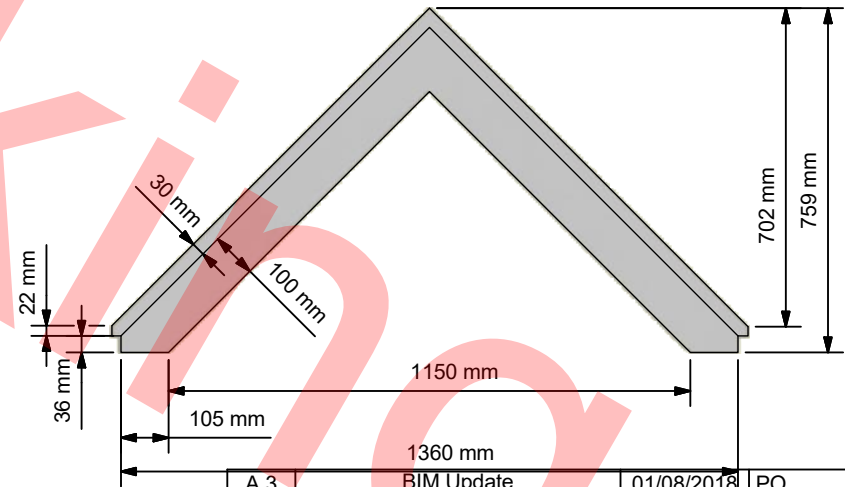

Front Elevation (1:15)

Side View (1:15)

REV	DESCRIPTION	DATE	AUTHOR
A.3	BIM Update	01/08/2018	PO
A.2	Drip Detail Amended	10/10/2016	PO
A.1	1st Production Issue	12/06/2014	PO
A	1st Vault Issue	22/08/2013	PO

REVISION HISTORY

Description
1420 x 770mm Apex Door Canopy

Designed by	Date	Manufacture Notes
PO	24/07/2013	1. 1306 base 2. 3822 Roof
Scale	Checked	
	DP	

Approved	Date	Drawing Number	Revision		
PO	22/08/2013	4301	Of	Revision	
Manuf. App	Manuf. App	Sheet	1	1	A.3
PO	01/08/2018				