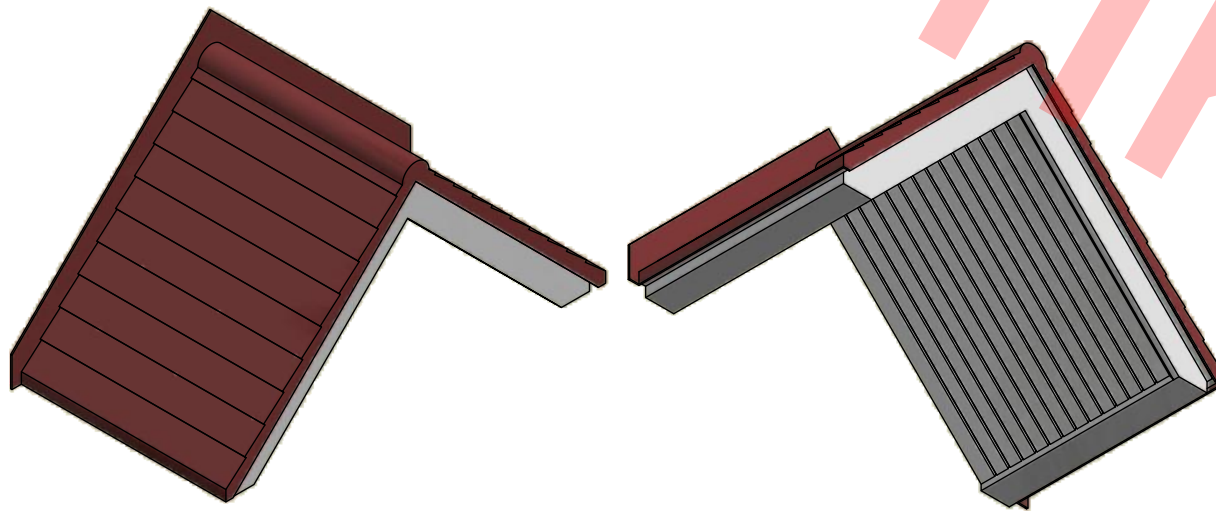

Front Elevation (1:15)

Side View (1:15)

REV	DESCRIPTION	DATE	AUTHOR
A.3	BIM Update	01/08/2018	PO
A.2	Drip Detail Amended	10/10/2016	PO
A.1	1st Production Issue	12/06/2014	PO
A	1st Vault Issue	22/08/2013	PO

REVISION HISTORY

Description
1420 x 770mm Apex Door Canopy

Designed by	Date	Manufacture Notes
PO	24/07/2013	1. 1306 base 2. 3822 Roof
Scale	Checked	
	DP	

Approved	Date	Drawing Number	Revision		
PO	22/08/2013	4301	Of	Revision	
Manuf. App	Manuf. App	Sheet	1	1	A.3
PO	01/08/2018				