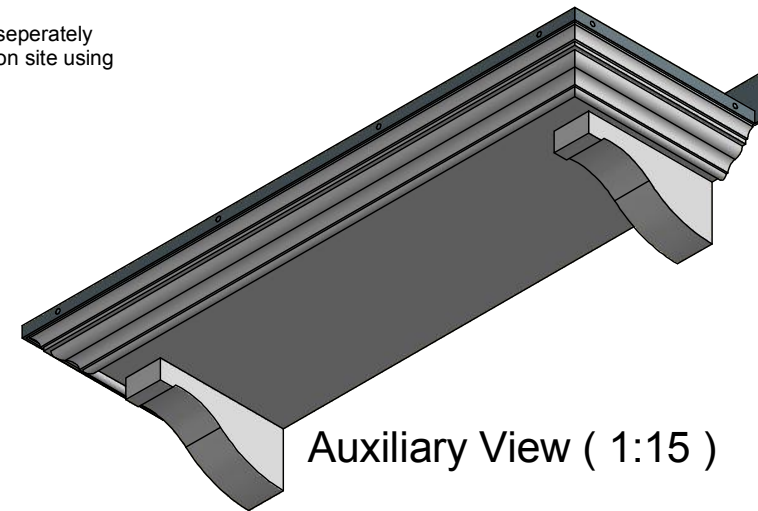

Front View ( 1:10 )

Side View ( 1:10 )

A-A ( 1:7.5 )

Auxiliary View ( 1:15 )

B.1	1st Production Issue	24/06/2015	P O
B	1st Vault Issue	24/06/2015	P O
A	Brackets Now Part Of Mould 21.05.04	24/06/2015	P O
REV	DESCRIPTION	DATE	AUTHOR

REVISION HISTORY

Description  
**1550 x 510mm Leven Style Door Canopy**

Designed by  
P O  
Scale

Date  
24/06/2015  
Checked  
DP

Manufacture Notes

Approved  
DP

Date  
24/06/2015  
Manuf. App  
DP

Drawing Number  
Sheet  
**1**