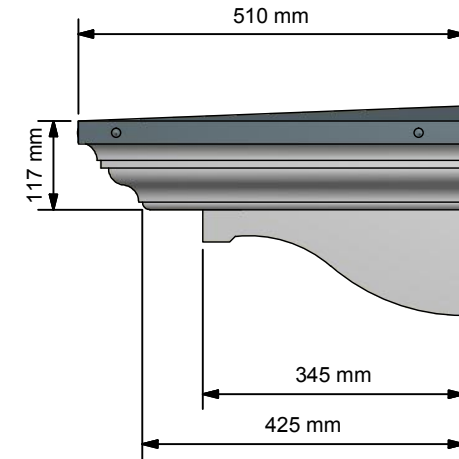

Front View ( 1:10 )

Side View ( 1:10 )

A-A ( 1:7.5 )

Auxiliary View ( 1:15 )

B.1	1st Production Issue	24/06/2015	P O
B	1st Vault Issue	24/06/2015	P O
A	Brackets Now Part Of Mould 21.05.04	24/06/2015	P O
REV	DESCRIPTION	DATE	AUTHOR

REVISION HISTORY

Description  
**1550 x 510mm Leven Style Door Canopy**

Designed by  
P O  
Scale

Date  
24/06/2015  
Checked  
DP

Manufacture Notes

Approved  
DP

Date  
24/06/2015  
Manuf. App  
DP

Drawing Number  
Sheet  
**1**