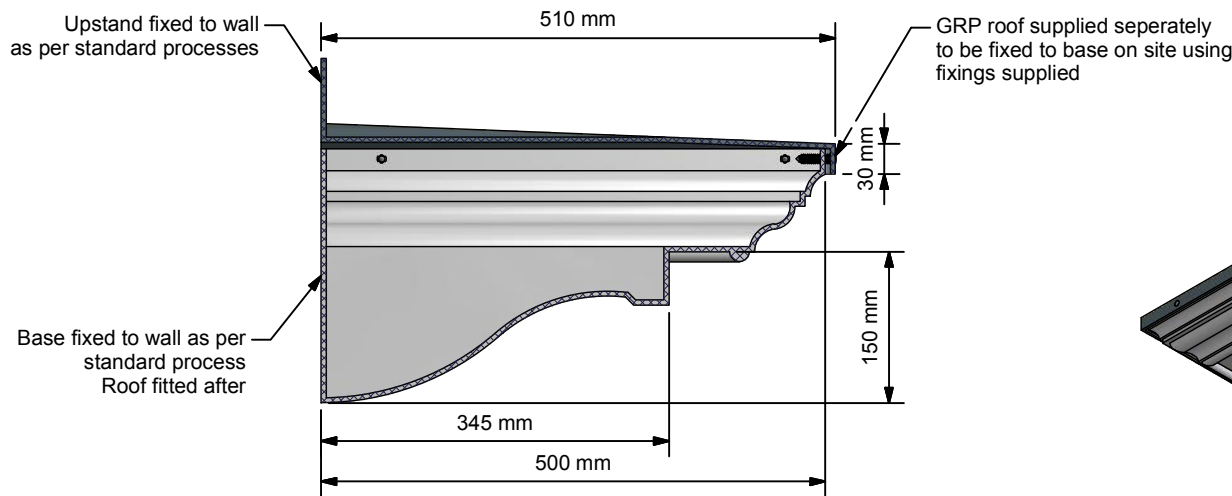

Front View ( 1:10 )

Side View ( 1:10 )

A-A ( 1:7.5 )

Auxiliary View ( 1:15 )

B.1	1st Production Issue	24/06/2015	P O
B	1st Vault Issue	24/06/2015	P O
A	Brackets Now Part Of Mould 21.05.04	24/06/2015	P O
REV	DESCRIPTION	DATE	AUTHOR

REVISION HISTORY

Description  
**1550 x 510mm Leven Style Door Canopy**

Designed by  
P O  
Scale

Date  
24/06/2015  
Checked  
DP

Manufacture Notes

Approved  
DP

Date  
24/06/2015  
Manuf. App  
DP

Drawing Number  
Sheet  
**1**