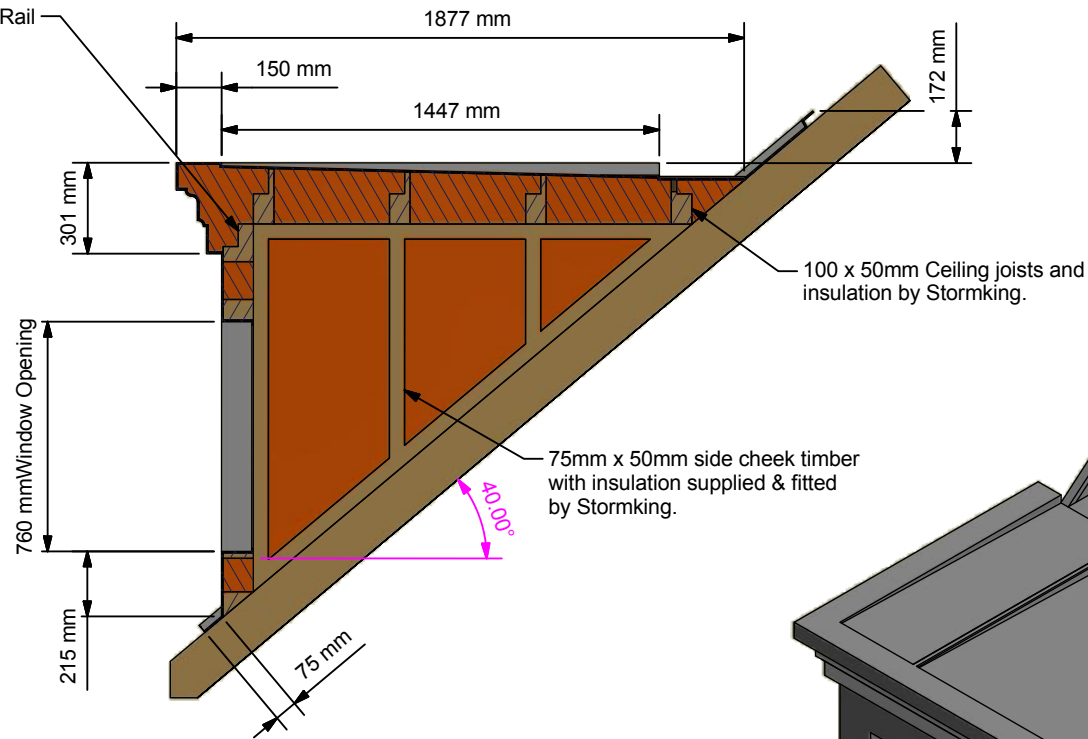

Front Elevation (1 : 20)

Side Elevation (1 : 20)

B.2	Changed To Warma Dormer	23/08/2016	danpriest
B.1	1st Production Issue	29/07/2016	danpriest
B	Amended To Return Comments	15/07/2016	danpriest
A	1st Issue	16/06/2016	danpriest
REV	DESCRIPTION	DATE	AUTHOR

REVISION HISTORY

Approved	Date	Drawing Number	1606042		
GP	28/07/2016	Sheet	Of	Revision	
Manuf. App	Manuf. App	1	2	B.2	
DP	23/08/2016				

Description
**Dormer FT45 -
 1770mm, 750mm**

Designed by	Date	Manufacture Notes 1. New
Dan P	28/08/2013	
Scale	Checked	
	RS	

Front Elevation (1:50)

A-A (1:25)

Auxiliary View (1:35)

B-B (1:25)

Description
**Dormer FT45 -
 1770mm, 750mm**

Designed by	Date	Manufacture Notes	Approved	Date	Drawing Number	1606042		
Dan P	28/08/2013		GP	28/07/2016				
Scale	Checked	1. New	Manuf. App	Manuf. App	Sheet	Of	Revision	
	RS		DP	23/08/2016	2	2	B.2	