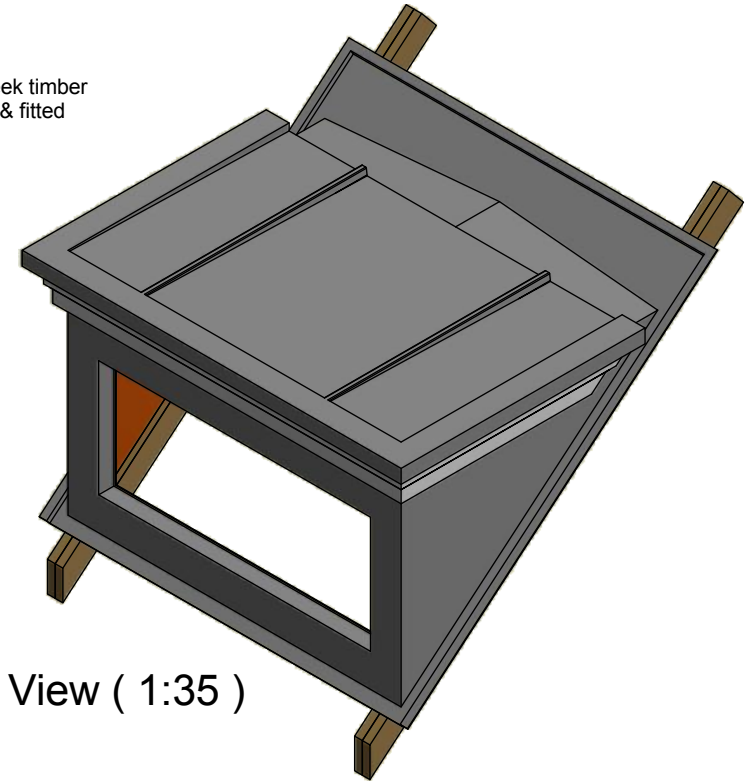

Front Elevation (1 : 20)

Side Elevation (1 : 20)

B.2	Changed To Warma Dormer	23/08/2016	danpriest
B.1	1st Production Issue	29/07/2016	danpriest
B	Amended To Return Comments	15/07/2016	danpriest
A	1st Issue	16/06/2016	danpriest
REV	DESCRIPTION	DATE	AUTHOR

REVISION HISTORY

Approved	Date	Drawing Number	1606042		
GP	28/07/2016	Sheet	Of	Revision	
Manuf. App	Manuf. App	1	2	B.2	
DP	23/08/2016				

Description
**Dormer FT45 -
 1770mm, 750mm**

Designed by	Date	Manufacture Notes 1. New
Dan P	28/08/2013	
Scale	Checked	
	RS	

Front Elevation (1:50)

A-A (1:25)

Auxiliary View (1:35)

B-B (1:25)

Description
**Dormer FT45 -
 1770mm, 750mm**

Designed by	Date	Manufacture Notes	Approved	Date	Drawing Number	1606042		
Dan P	28/08/2013		GP	28/07/2016				
Scale	Checked	1. New	Manuf. App	Manuf. App	Sheet	Of	Revision	
	RS		DP	23/08/2016	2	2	B.2	