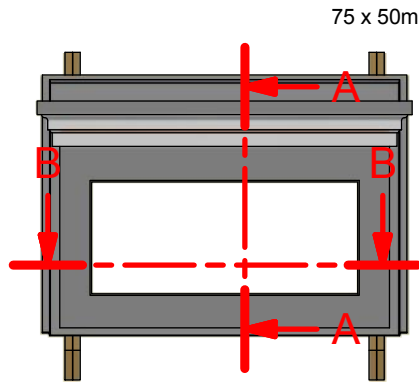

Front Elevation (1 : 20)

Side Elevation (1 : 20)

B.2	Changed To Warma Dormer	23/08/2016	danpriest
B.1	1st Production Issue	29/07/2016	danpriest
B	Amended To Return Comments	15/07/2016	danpriest
A	1st Issue	16/06/2016	danpriest
REV	DESCRIPTION	DATE	AUTHOR

REVISION HISTORY

Approved	Date	Drawing Number	1606042		
GP	28/07/2016	Sheet	Of	Revision	
Manuf. App	Manuf. App	1	2	B.2	
DP	23/08/2016				

Description
**Dormer FT45 -
 1770mm, 750mm**

Designed by	Date	Manufacture Notes 1. New
Dan P	28/08/2013	
Scale	Checked	
	RS	

Front Elevation (1:50)

A-A (1:25)

Auxiliary View (1:35)

B-B (1:25)

Description
**Dormer FT45 -
 1770mm, 750mm**

Designed by	Date	Manufacture Notes	Approved	Date	Drawing Number	1606042		
Dan P	28/08/2013		GP	28/07/2016				
Scale	Checked	1. New	Manuf. App	Manuf. App	Sheet	Of	Revision	
	RS		DP	23/08/2016	2	2	B.2	