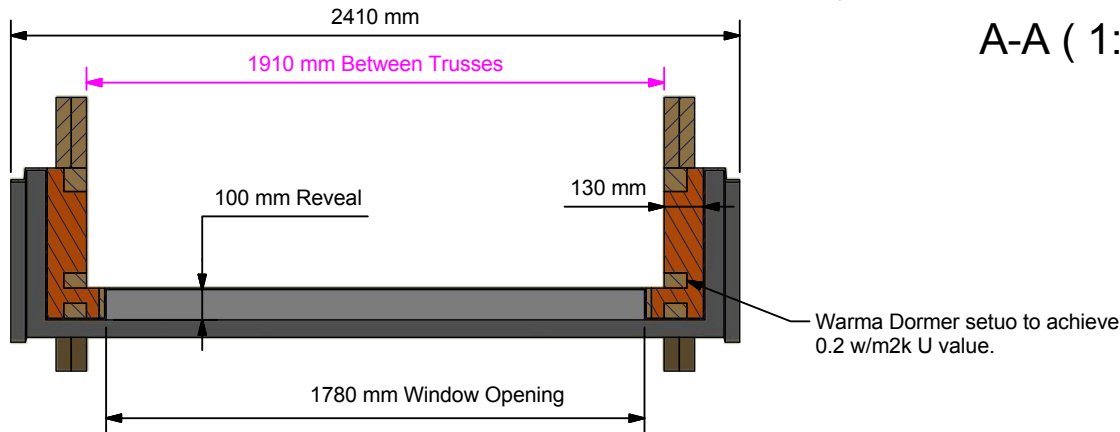

Front Elevation (1 : 20)

Side Elevation (1 : 20)

B.2	Changed To Warma Dormer	23/08/2016	danpriest
B.1	1st Production Issue	29/07/2016	danpriest
B	Amended To Return Comments	15/07/2016	danpriest
A	1st Issue	16/06/2016	danpriest
REV	DESCRIPTION	DATE	AUTHOR

REVISION HISTORY

Approved	Date	Drawing Number	1606042		
GP	28/07/2016	Sheet	Of	Revision	
Manuf. App	Manuf. App	1	2	B.2	
DP	23/08/2016				

Description
**Dormer FT45 -
 1770mm, 750mm**

Designed by	Date	Manufacture Notes 1. New
Dan P	28/08/2013	
Scale	Checked	
	RS	

Front Elevation (1:50)

A-A (1:25)

Auxiliary View (1:35)

B-B (1:25)

Description
**Dormer FT45 -
 1770mm, 750mm**

Designed by	Date	Manufacture Notes	Approved	Date	Drawing Number	1606042		
Dan P	28/08/2013		GP	28/07/2016				
Scale	Checked	1. New	Manuf. App	Manuf. App	Sheet	Of	Revision	
	RS		DP	23/08/2016	2	2	B.2	