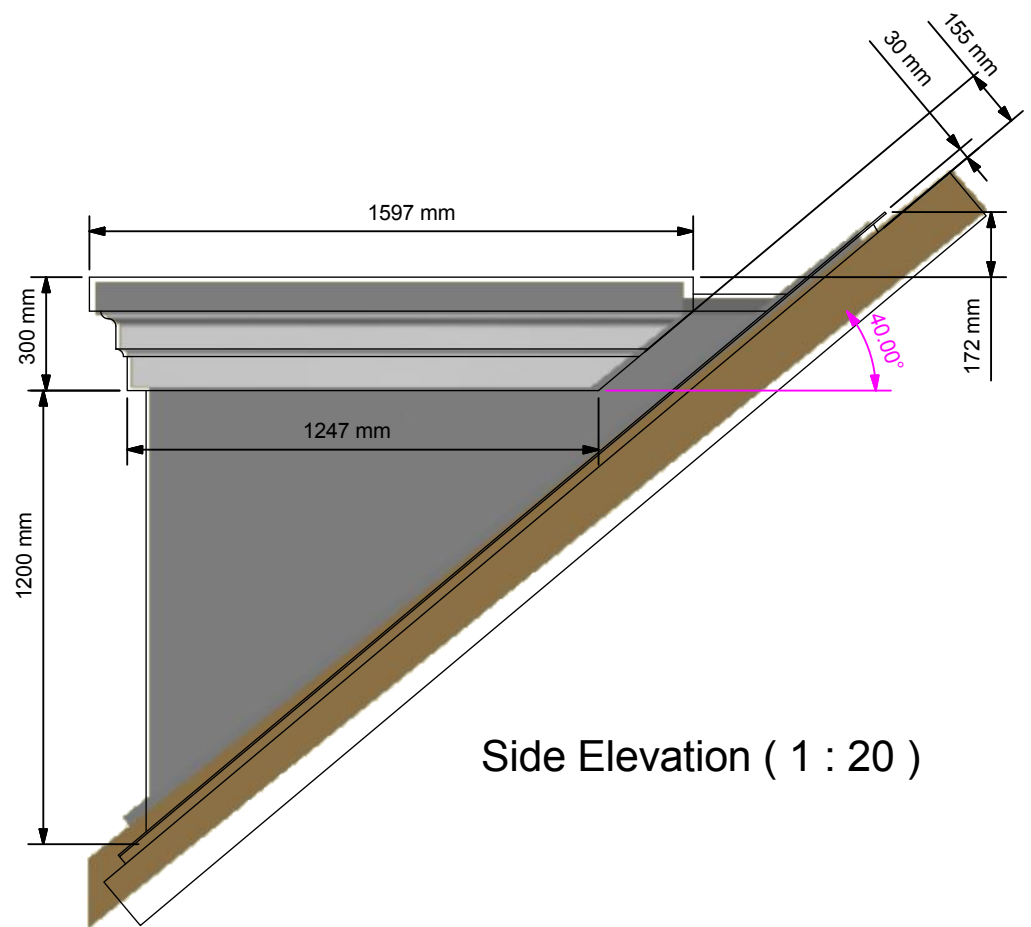

Front Elevation (1 : 20)

Side Elevation (1 : 20)

B.2	Changed To Warma Dormer	23/08/2016	danpriest
B.1	1st Production Issue	29/07/2016	danpriest
B	Amended To Return Comments	15/07/2016	danpriest
A	1st Issue	16/06/2016	danpriest
REV	DESCRIPTION	DATE	AUTHOR

REVISION HISTORY

Approved	Date	Drawing Number	1606042		
GP	28/07/2016	Sheet	Of	Revision	
Manuf. App	Manuf. App	1	2	B.2	
DP	23/08/2016				

Description
**Dormer FT45 -
 1770mm, 750mm**

Designed by	Date	Manufacture Notes 1. New
Dan P	28/08/2013	
Scale	Checked	
	RS	

Front Elevation (1:50)

A-A (1:25)

Auxiliary View (1:35)

B-B (1:25)

Description
**Dormer FT45 -
 1770mm, 750mm**

Designed by	Date	Manufacture Notes	Approved	Date	Drawing Number	1606042		
Dan P	28/08/2013		GP	28/07/2016				
Scale	Checked	1. New	Manuf. App	Manuf. App	Sheet	Of	Revision	
	RS		DP	23/08/2016	2	2	B.2	