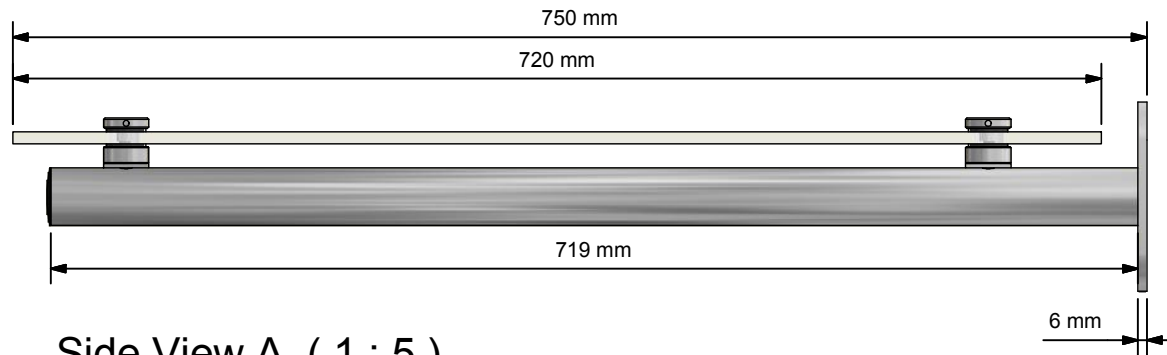

Front Elevation (1 : 5)

Side View A (1 : 5)

Template

A.1	1st Production Issue	14/01/2014	danpriest
A	1st Issue	14/01/2014	danpriest
REV	DESCRIPTION	DATE	AUTHOR

REVISION HISTORY

Approved	Date	Drawing Number		
DP	14/01/2014	070516		
Manuf. App	Manuf. App	Sheet	Of	Revision
DP	14/01/2014	1	1	A.1

Description
ClearLight Range
1250 x 750mm Flat Canopy

Designed by
 danpriest
 Scale

Date
 14/01/2014
 Checked
 RS

Manufacture Notes