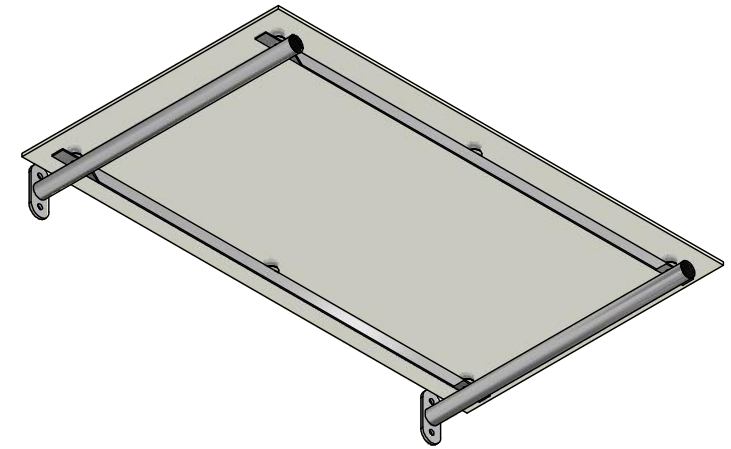

Front Elevation (1 : 5)

Side View A (1 : 5)

Template

A.1	1st Production Issue	14/01/2014	danpriest
A	1st Issue	14/01/2014	danpriest
REV	DESCRIPTION	DATE	AUTHOR

REVISION HISTORY

Approved	Date	Drawing Number		
DP	14/01/2014	070516		
Manuf. App	Manuf. App	Sheet	Of	Revision
DP	14/01/2014	1	1	A.1

Description
ClearLight Range
1250 x 750mm Flat Canopy

Designed by
 danpriest
 Scale

Date
 14/01/2014
 Checked
 RS

Manufacture Notes