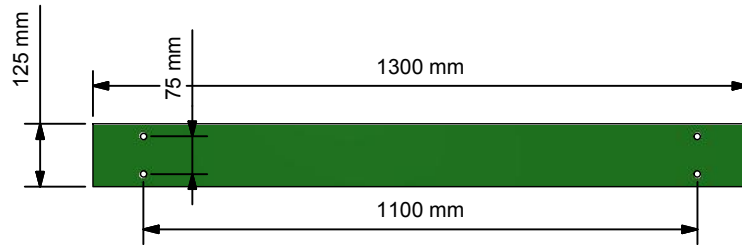

Front Elevation (1 : 5)

Side View A (1 : 5)

Template

A.1	1st Production Issue	14/01/2014	danpriest
A	1st Issue	14/01/2014	danpriest
REV	DESCRIPTION	DATE	AUTHOR

REVISION HISTORY

Approved	Date	Drawing Number		
DP	14/01/2014	070516		
Manuf. App	Manuf. App	Sheet	Of	Revision
DP	14/01/2014	1	1	A.1

Description
ClearLight Range
1250 x 750mm Flat Canopy

Designed by
 danpriest
 Scale

Date
 14/01/2014
 Checked
 RS

Manufacture Notes